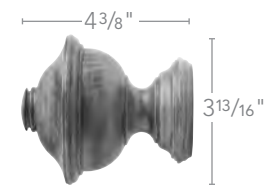

3" Accessories

				
Styles	Swivel Socket 59063 SHOWN IN MAHOGANY	Bracket - 4 1/2" 59033 SHOWN IN MAHOGANY	Bracket - 6" 59133 SHOWN IN MAHOGANY	Poles - Smooth & Fluted SHOWN IN MAHOGANY
Finishes	 Mahogany 083	 Mahogany 083	 Mahogany 083	 Mahogany 083
	 Coffee 841	 Coffee 841	 Coffee 841	 Coffee 841
	 Hazelnut 827	 Hazelnut 827	 Hazelnut 827	 Hazelnut 827
	 Walnut 085	 Walnut 085	 Walnut 085	 Walnut 085
	 Estate Oak 820	 Estate Oak 820	 Estate Oak 820	 Estate Oak 820
	 White 025	 White 025	 White 025	 White 025
	 Satin Gold 894	 Satin Gold 894	 Satin Gold 894	 Satin Gold 894
	 Unfinished 091	 Unfinished 091	 Unfinished 091	 Unfinished 091
	Size	 <p>10 1/2" (Length) 3 5/8" (Height) Recess Depth: 2 1/2"</p>	 <p>7 3/8" (Length) 4 1/2" (Length) 3" (Length) 4 15/16" (Height) Width: 1 1/8"</p>	 <p>8 7/8" (Length) 6" (Length) 4 1/2" (Length) 4 15/16" (Height) Width: 1 1/8"</p>

CLASSICS
2" Finials

Reign 46805
SHOWN IN MAHOGANY

Bristol 46810
SHOWN IN MAHOGANY

Chaucer 46807
SHOWN IN MAHOGANY

5 3/8" W x 3 11/16" D x 3 11/16" H

4 3/4" W x 3 1/2" D x 3 1/2" H

4 3/8" W x 3 13/16" D x 3 13/16" H

2" Finials

Styles	<p>Sherwood 5509EG SHOWN IN MAHOGANY</p>	<p>Ball 5508EG SHOWN IN MAHOGANY</p>	<p>Endcap 46808 SHOWN IN MAHOGANY</p>
Finishes	<ul style="list-style-type: none">  Mahogany 083  Coffee 841  Hazelnut 827  Walnut 085  Estate Oak 820  White 025  Satin Gold 894  Unfinished 091 	<ul style="list-style-type: none">  Mahogany 083  Coffee 841  Hazelnut 827  Walnut 085  Estate Oak 820  White 025  Satin Gold 894  Unfinished 091 	<ul style="list-style-type: none">  Mahogany 083  Coffee 841  Hazelnut 827  Walnut 085  Estate Oak 820  White 025  Satin Gold 894  Unfinished 091
Size	 <p>5"W x 3"D x 3"H</p>	 <p>5 1/4"W x 3 3/4"D x 3 3/4"H</p>	 <p>1 3/8"W x 2 15/16"D x 2 15/16"H</p>