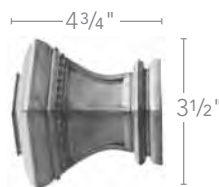

CLASSICS
2" Finials

Reign 46805
SHOWN IN MAHOGANY

Bristol 46810
SHOWN IN MAHOGANY

Chaucer 46807
SHOWN IN MAHOGANY

5 3/8" W x 3 11/16" D x 3 11/16" H

4 3/4" W x 3 1/2" D x 3 1/2" H

4 3/8" W x 3 13/16" D x 3 13/16" H