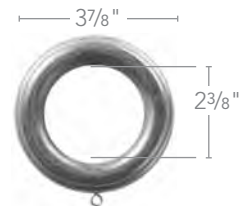

Sandblasted Black
800

Sandblasted Black
800

Sandblasted Black
800

3¹/₂" W x 2¹/₂" D x 2¹/₂" H

3/4" W x 2" D x 2" H

5¹/₄" W x 3³/₄" D x 3³/₄" H

1³/₈" W x 2¹⁵/₁₆" D x 2¹⁵/₁₆" H

1 3/8" & 2" Accessories

				
Styles	Bracket – 3 1/2" 1 3/8" 5603EG, 2" 5503EG SHOWN IN DARK CHOCOLATE	Bracket – 6" 1 3/8" 5614EG, 2" 5511EG SHOWN IN DARK CHOCOLATE	Swivel Socket 1 3/8" 5606E, 2" 5506EG SHOWN IN DARK CHOCOLATE	Poles – Smooth SHOWN IN DARK CHOCOLATE
Finishes	1 3/8"	1 3/8"	1 3/8"	1 3/8"
	2"	2"	2"	2"
Size	1 3/8"	1 3/8"	1 3/8"	1 3/8"
	2"	2"	2"	2"