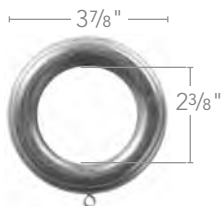

Satin Gold
894

Unfinished
091

Unfinished
091

Unfinished
091

Recess Depth: 1 3/4"

Smooth	Fluted
4' 55014G	4' 55004G
6' 55016G	6' 55006G
8' 55018G	8' 55008G
12' 550112G	12' 550012G

2" Accessories

				
Styles	Bracket – 3½" 5503EG SHOWN IN MAHOGANY	Bracket – 6" 5511EG SHOWN IN MAHOGANY	Double Bracket 5515 SHOWN IN MAHOGANY	Ceiling Mount Bracket 46850 SHOWN IN MAHOGANY
Finishes	 Mahogany 083	 Mahogany 083	 Mahogany 083	 Mahogany 083
	 Coffee 841	 Coffee 841	 Coffee 841	 Coffee 841
	 Hazelnut 827	 Hazelnut 827	 Hazelnut 827	 Hazelnut 827
	 Walnut 085	 Walnut 085	 Walnut 085	 Walnut 085
	 Estate Oak 820	 Estate Oak 820	 Estate Oak 820	 Estate Oak 820
	 White 025	 White 025	 White 025	 White 025
	 Satin Gold 894	 Satin Gold 894	 Satin Gold 894	 Satin Gold 894
	 Unfinished 091	 Unfinished 091	 Unfinished 091	 Unfinished 091
	Size	 <p>5⁵/₈" 3¹/₂" 2¹/₂" 4³/₄" Width: 1"</p>	 <p>8" 6" 5" 4³/₄" Width: 1"</p>	 <p>8" 6" 3" 2¹/₈" 4³/₄" Slot Width: ⁵/₈" Width: 1"</p>

Oakleaf finial with rings and pole in
Hazelnut from the Classics collection.

CLASSICS

1³/₈" Finials & Accessories

1 3/8" Finials

Styles	<p>Oakleaf 50917G SHOWN IN MAHOGANY</p>	<p>Charleston 36802 SHOWN IN MAHOGANY</p>	<p>Lacey 36804 SHOWN IN MAHOGANY</p>
Finishes	 Mahogany 083  Coffee 841  Hazelnut 827  Walnut 085  Estate Oak 820  White 025  Satin Gold 894	 Mahogany 083  Coffee 841  Hazelnut 827  Walnut 085  Estate Oak 820  White 025  Satin Gold 894	 Mahogany 083  Coffee 841  Hazelnut 827  Walnut 085  Estate Oak 820  White 025  Satin Gold 894
Size	 <p>4 1/2" W x 2 1/2" D x 2 1/2" H</p>	 <p>4 1/2" W x 3 3/8" D x 3 3/8" H</p>	 <p>3 3/4" W x 2 7/8" D x 2 7/8" H</p>