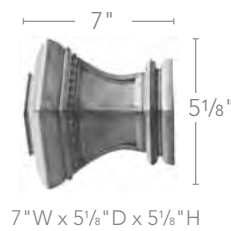

Bristol 56810
SHOWN IN MAHOGANY

Chaucer 56807
SHOWN IN MAHOGANY