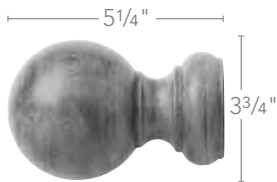

Sandblasted Black
800

Sandblasted Black
800

Sandblasted Black
800

3¹/₂" W x 2¹/₂" D x 2¹/₂" H

3/4" W x 2" D x 2" H

5¹/₄" W x 3³/₄" D x 3³/₄" H

1³/₈" W x 2¹⁵/₁₆" D x 2¹⁵/₁₆" H

1 3/8" & 2" Accessories

				
Styles	Bracket – 3 1/2" 1 3/8" 5603EG, 2" 5503EG SHOWN IN DARK CHOCOLATE	Bracket – 6" 1 3/8" 5614EG, 2" 5511EG SHOWN IN DARK CHOCOLATE	Swivel Socket 1 3/8" 5606E, 2" 5506EG SHOWN IN DARK CHOCOLATE	Poles – Smooth SHOWN IN DARK CHOCOLATE
Finishes	1 3/8"	1 3/8"	1 3/8"	1 3/8"
	2"	2"	2"	2"
Size	1 3/8"	1 3/8"	1 3/8"	1 3/8"
	2"	2"	2"	2"