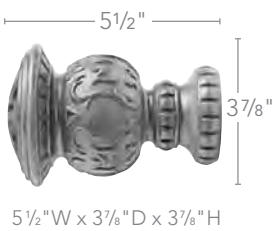

Bristol 56810
SHOWN IN MAHOGANY

Chaucer 56807
SHOWN IN MAHOGANY