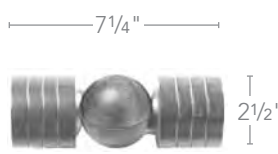

Satin Gold
894

Unfinished
091

Unfinished
091

Unfinished
091

Recess Depth: 1 3/4"

Smooth	Fluted
4' 55014G	4' 55004G
6' 55016G	6' 55006G
8' 55018G	8' 55008G
12' 550112G	12' 550012G

2" Accessories

				
Styles	Bracket – 3½" 5503EG SHOWN IN MAHOGANY	Bracket – 6" 5511EG SHOWN IN MAHOGANY	Double Bracket 5515 SHOWN IN MAHOGANY	Ceiling Mount Bracket 46850 SHOWN IN MAHOGANY
Finishes	 Mahogany 083	 Mahogany 083	 Mahogany 083	 Mahogany 083
	 Coffee 841	 Coffee 841	 Coffee 841	 Coffee 841
	 Hazelnut 827	 Hazelnut 827	 Hazelnut 827	 Hazelnut 827
	 Walnut 085	 Walnut 085	 Walnut 085	 Walnut 085
	 Estate Oak 820	 Estate Oak 820	 Estate Oak 820	 Estate Oak 820
	 White 025	 White 025	 White 025	 White 025
	 Satin Gold 894	 Satin Gold 894	 Satin Gold 894	 Satin Gold 894
	 Unfinished 091	 Unfinished 091	 Unfinished 091	 Unfinished 091
	Size	 <p>5⁵/₈" 3¹/₂" 2¹/₂" 4³/₄" Width: 1"</p>	 <p>8" 6" 5" 4³/₄" Width: 1"</p>	 <p>8" 6" 3" 2¹/₈" 4³/₄" Slot Width: ⁵/₈" Width: 1"</p>

Oakleaf finial with rings and pole in
Hazelnut from the Classics collection.

CLASSICS

1³/₈" Finials & Accessories

1 3/8" Finials

Styles	<p>Oakleaf 50917G SHOWN IN MAHOGANY</p>	<p>Charleston 36802 SHOWN IN MAHOGANY</p>	<p>Lacey 36804 SHOWN IN MAHOGANY</p>
Finishes	 Mahogany 083  Coffee 841  Hazelnut 827  Walnut 085  Estate Oak 820  White 025  Satin Gold 894	 Mahogany 083  Coffee 841  Hazelnut 827  Walnut 085  Estate Oak 820  White 025  Satin Gold 894	 Mahogany 083  Coffee 841  Hazelnut 827  Walnut 085  Estate Oak 820  White 025  Satin Gold 894
Size	 <p>4 1/2" W x 2 1/2" D x 2 1/2" H</p>	 <p>4 1/2" W x 3 3/8" D x 3 3/8" H</p>	 <p>3 3/4" W x 2 7/8" D x 2 7/8" H</p>