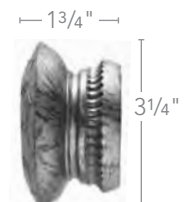

Golden Heirloom
880

Golden Heirloom
880

Golden Heirloom
880

5 1/2" W x 4" D x 4" H

5 1/8" W x 3 1/2" D x 3 1/2" H

1 3/4" W x 3 1/4" D x 3 1/4" H

Armada finial, pole and decorative rings
in Burnished Copper from the Renaissance collection