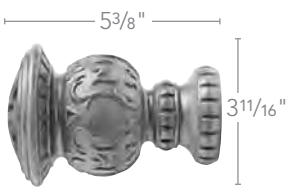

3" Accessories

				
Styles	Swivel Socket 59063 SHOWN IN MAHOGANY	Bracket - 4 1/2" 59033 SHOWN IN MAHOGANY	Bracket - 6" 59133 SHOWN IN MAHOGANY	Poles - Smooth & Fluted SHOWN IN MAHOGANY
Finishes	 Mahogany 083	 Mahogany 083	 Mahogany 083	 Mahogany 083
	 Coffee 841	 Coffee 841	 Coffee 841	 Coffee 841
	 Hazelnut 827	 Hazelnut 827	 Hazelnut 827	 Hazelnut 827
	 Walnut 085	 Walnut 085	 Walnut 085	 Walnut 085
	 Estate Oak 820	 Estate Oak 820	 Estate Oak 820	 Estate Oak 820
	 White 025	 White 025	 White 025	 White 025
	 Satin Gold 894	 Satin Gold 894	 Satin Gold 894	 Satin Gold 894
	 Unfinished 091	 Unfinished 091	 Unfinished 091	 Unfinished 091
	Size	 <p>10 1/2" (Length) 3 5/8" (Height) Recess Depth: 2 1/2"</p>	 <p>7 3/8" (Length) 4 1/2" (Length) 3" (Length) 4 15/16" (Height) Width: 1 1/8"</p>	 <p>8 7/8" (Length) 6" (Length) 4 1/2" (Length) 4 15/16" (Height) Width: 1 1/8"</p>

Bristol finial, rings and pole in
Coffee from the Classics collection

CLASSICS

2" Finials & Accessories

2" Finials

<p>Styles</p>	<p>Oakleaf 50947G SHOWN IN MAHOGANY</p>	<p>Charleston 46802 SHOWN IN MAHOGANY</p>	<p>Lacey 46804 SHOWN IN MAHOGANY</p>
<p>Finishes</p>			
<p>Size</p>			

CLASSICS
2" Finials

Reign 46805
SHOWN IN MAHOGANY

Bristol 46810
SHOWN IN MAHOGANY

Chaucer 46807
SHOWN IN MAHOGANY

5 3/8" W x 3 11/16" D x 3 11/16" H

4 3/4" W x 3 1/2" D x 3 1/2" H

4 3/8" W x 3 13/16" D x 3 13/16" H