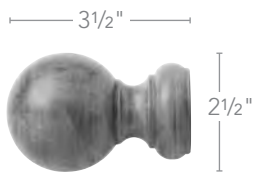

Sandblasted Black
800

Sandblasted Black
800

Sandblasted Black
800

3¹/₂" W x 2¹/₂" D x 2¹/₂" H

3/4" W x 2" D x 2" H

5¹/₄" W x 3³/₄" D x 3³/₄" H

1³/₈" W x 2¹⁵/₁₆" D x 2¹⁵/₁₆" H

1 3/8" & 2" Accessories

				
Styles	Bracket – 3 1/2" 1 3/8" 5603EG, 2" 5503EG SHOWN IN DARK CHOCOLATE	Bracket – 6" 1 3/8" 5614EG, 2" 5511EG SHOWN IN DARK CHOCOLATE	Swivel Socket 1 3/8" 5606E, 2" 5506EG SHOWN IN DARK CHOCOLATE	Poles – Smooth SHOWN IN DARK CHOCOLATE
Finishes	1 3/8"	1 3/8"	1 3/8"	1 3/8"
	2"	2"	2"	2"
Size	1 3/8"	1 3/8"	1 3/8"	1 3/8"
	2"	2"	2"	2"