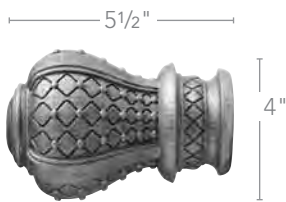

Kensington finial with decorative rings and pole in Tortoise from the Renaissance collection

RENAISSANCE
**Finials &
Accessories**

RENAISSANCE

2" Finials

Styles	<p>Kensington 21040 SHOWN IN TORTOISE</p>	<p>Renaissance 21041 SHOWN IN TORTOISE</p>	<p>Armada 21042 SHOWN IN TORTOISE</p>
Finishes	 Mocca 834  Bronze 897  Burnished Copper 888  Tortoise 119  Golden Heirloom 880	 Mocca 834  Bronze 897  Burnished Copper 888  Tortoise 119  Golden Heirloom 880	 Mocca 834  Bronze 897  Burnished Copper 888  Tortoise 119  Golden Heirloom 880
Size	 <p>4 1/8" W x 3 1/2" D x 3 1/2" H</p>	 <p>5" W x 3 1/2" D x 3 1/2" H</p>	 <p>5 7/8" W x 3 1/2" D x 3 1/2" H</p>

Bronze
897

Bronze
897

Burnished Copper
888

Burnished Copper
888

Burnished Copper
888

Tortoise
119

Tortoise
119

Tortoise
119

Golden Heirloom
880

Golden Heirloom
880

Golden Heirloom
880

5 1/2" W x 4" D x 4" H

5 1/8" W x 3 1/2" D x 3 1/2" H

1 3/4" W x 3 1/4" D x 3 1/4" H

Armada finial, pole and decorative rings
in Burnished Copper from the Renaissance collection