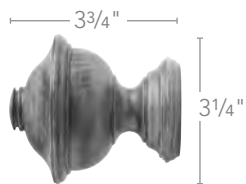

Oakleaf finial with rings and pole in
Hazelnut from the Classics collection.

CLASSICS

1³/₈" Finials & Accessories

1 3/8" Finials

Styles	<p>Oakleaf 50917G SHOWN IN MAHOGANY</p>	<p>Charleston 36802 SHOWN IN MAHOGANY</p>	<p>Lacey 36804 SHOWN IN MAHOGANY</p>
Finishes	 Mahogany 083  Coffee 841  Hazelnut 827  Walnut 085  Estate Oak 820  White 025  Satin Gold 894	 Mahogany 083  Coffee 841  Hazelnut 827  Walnut 085  Estate Oak 820  White 025  Satin Gold 894	 Mahogany 083  Coffee 841  Hazelnut 827  Walnut 085  Estate Oak 820  White 025  Satin Gold 894
Size	 <p>4 1/2" W x 2 1/2" D x 2 1/2" H</p>	 <p>4 1/2" W x 3 3/8" D x 3 3/8" H</p>	 <p>3 3/4" W x 2 7/8" D x 2 7/8" H</p>

CLASSICS
1³/₈" Finials

Chaucer 36807
SHOWN IN MAHOGANY

3³/₄" W x 3³/₄" D x 3¹/₄" H

Sherwood 5609EG
SHOWN IN MAHOGANY

3¹³/₁₆" W x 2³/₁₆" D x 2³/₁₆" H

Button Ball 5629G
SHOWN IN MAHOGANY

3¹/₂" W x 2¹/₂" D x 2¹/₂" H