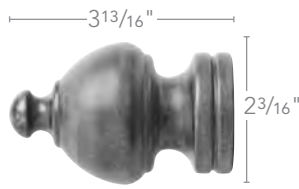

Oakleaf finial with rings and pole in
Hazelnut from the Classics collection.

CLASSICS

1³/₈" Finials & Accessories

1 3/8" Finials

Styles	<p>Oakleaf 50917G SHOWN IN MAHOGANY</p>	<p>Charleston 36802 SHOWN IN MAHOGANY</p>	<p>Lacey 36804 SHOWN IN MAHOGANY</p>
Finishes	 Mahogany 083  Coffee 841  Hazelnut 827  Walnut 085  Estate Oak 820  White 025  Satin Gold 894	 Mahogany 083  Coffee 841  Hazelnut 827  Walnut 085  Estate Oak 820  White 025  Satin Gold 894	 Mahogany 083  Coffee 841  Hazelnut 827  Walnut 085  Estate Oak 820  White 025  Satin Gold 894
Size	 <p>4 1/2" W x 2 1/2" D x 2 1/2" H</p>	 <p>4 1/2" W x 3 3/8" D x 3 3/8" H</p>	 <p>3 3/4" W x 2 7/8" D x 2 7/8" H</p>

CLASSICS
1³/₈" Finials

Chaucer 36807
SHOWN IN MAHOGANY

3³/₄" W x 3³/₄" D x 3¹/₄" H

Sherwood 5609EG
SHOWN IN MAHOGANY

3¹³/₁₆" W x 2³/₁₆" D x 2³/₁₆" H

Button Ball 5629G
SHOWN IN MAHOGANY

3¹/₂" W x 2¹/₂" D x 2¹/₂" H

1 3/8" Finials

			
Styles	Ball 5608EG SHOWN IN MAHOGANY	Endcap 36808 SHOWN IN MAHOGANY	Rings (With Removable Clip 5602EG), (Eyelets Only 5602BB) SHOWN IN MAHOGANY
Finishes	 Mahogany 083  Coffee 841  Hazelnut 827  Walnut 085  Estate Oak 820  White 025  Satin Gold 894  Unfinished 091	 Mahogany 083  Coffee 841  Hazelnut 827  Walnut 085  Estate Oak 820  White 025  Satin Gold 894  Unfinished 091	 Mahogany 083  Coffee 841  Hazelnut 827  Walnut 085  Estate Oak 820  White 025  Satin Gold 894  Unfinished 091
Size	 <p>3 1/2" W x 2 1/2" D x 2 1/2" H</p>	 <p>3/4" W x 2" D x 2" H</p>	 <p>2 7/8" W x 1 7/8" H</p>