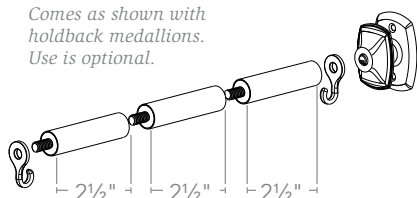

Brushed Bronze
 1831528

4½" Post Arm

Clearance: 2½", 5", or 7½"

*Comes as shown with
 holdback medallions.
 Use is optional.*

4½"

4½"W x 4½"H x 7⁄8"D

4½"

4½"W x 4½"H x 7⁄8"D