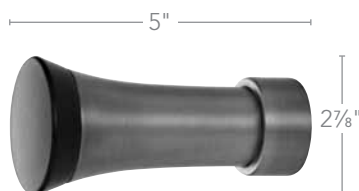

Dark Oiled Bronze accent with Brushed Bronze
1831721

Gilded Bronze
1831686

Antique Silver accent with Black Bronze
1831719

Brushed Bronze
1831687

3/4" W x 2 7/8" H x 2 7/8" D

5" W x 2 7/8" H x 2 7/8" D

5 3/8" W x 2 1/2" H x 2 1/2" D

Shibuya finial, pole and brackets in Brushed Bronze

1 3/8" Finials

for use with Stationary Poles
& Traversing Rods

Styles	Aspen SHOWN IN GILDED BRONZE	Artemis SHOWN IN CARAMEL BRONZE	Cypress SHOWN IN GILDED BRONZE
Finishes	<ul style="list-style-type: none">  Black Bronze 1831812  Venetian Bronze 1831810  Dark Oiled Bronze 1831811  Oil-Rubbed Bronze 1831740  Caramel Bronze 1831813  Antique Silver 1831736  Satin Nickel 1831737  Gilded Bronze 1831738  Brushed Bronze 1831739 	<ul style="list-style-type: none">  Black Bronze 1831930  Venetian Bronze 1831928  Dark Oiled Bronze 1831929  Oil-Rubbed Bronze 1831927  Caramel Bronze 1831931  Antique Silver 1831923  Satin Nickel 1831924  Gilded Bronze 1831925  Brushed Bronze 1831926 	<ul style="list-style-type: none">  Black Bronze 1831949  Venetian Bronze 1831947  Dark Oiled Bronze 1831948  Oil-Rubbed Bronze 1831946  Caramel Bronze 1831950  Antique Silver 1831942  Satin Nickel 1831943  Gilded Bronze 1831944  Brushed Bronze 1831945
Size	<p>4 3/4"</p>  <p>4 3/4" W x 2 3/4" H x 2 3/4" D</p>	<p>3 5/8"</p>  <p>3 5/8" W x 2 7/8" H x 2 7/8" D</p>	<p>4"</p>  <p>4" W x 2 7/8" H x 2 7/8" D</p>