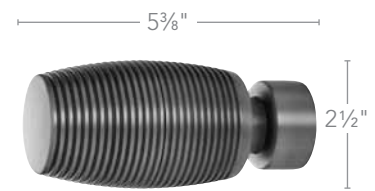

Dark Oiled Bronze accent with Brushed Bronze
1831721

Gilded Bronze
1831686

Antique Silver accent with Black Bronze
1831719

Brushed Bronze
1831687

3/4" W x 2 7/8" H x 2 7/8" D

5" W x 2 7/8" H x 2 7/8" D

5 3/8" W x 2 1/2" H x 2 1/2" D

Shibuya finial, pole and brackets in Brushed Bronze

1 3/8" Finials

for use with Stationary Poles
& Traversing Rods

Styles	Aspen SHOWN IN GILDED BRONZE	Artemis SHOWN IN CARAMEL BRONZE	Cypress SHOWN IN GILDED BRONZE
Finishes	<ul style="list-style-type: none">  Black Bronze 1831812  Venetian Bronze 1831810  Dark Oiled Bronze 1831811  Oil-Rubbed Bronze 1831740  Caramel Bronze 1831813  Antique Silver 1831736  Satin Nickel 1831737  Gilded Bronze 1831738  Brushed Bronze 1831739 	<ul style="list-style-type: none">  Black Bronze 1831930  Venetian Bronze 1831928  Dark Oiled Bronze 1831929  Oil-Rubbed Bronze 1831927  Caramel Bronze 1831931  Antique Silver 1831923  Satin Nickel 1831924  Gilded Bronze 1831925  Brushed Bronze 1831926 	<ul style="list-style-type: none">  Black Bronze 1831949  Venetian Bronze 1831947  Dark Oiled Bronze 1831948  Oil-Rubbed Bronze 1831946  Caramel Bronze 1831950  Antique Silver 1831942  Satin Nickel 1831943  Gilded Bronze 1831944  Brushed Bronze 1831945
Size	<p>4 3/4"</p>  <p>4 3/4" W x 2 3/4" H x 2 3/4" D</p>	<p>3 5/8"</p>  <p>3 5/8" W x 2 7/8" H x 2 7/8" D</p>	<p>4"</p>  <p>4" W x 2 7/8" H x 2 7/8" D</p>