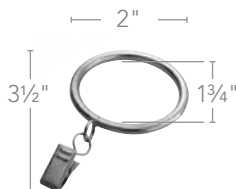

Brushed Bronze
1831555

Inside Dimension: 1 3/4"
Outside Dimension: 2"

Accessories

for use with Stationary Poles
& Traversing Rods

				
Styles	1 3/8" Bracket SHOWN IN CARAMEL BRONZE	1 1/2" Double Bracket SHOWN IN CARAMEL BRONZE	1 3/8" Center Bypass Bracket SHOWN IN CARAMEL BRONZE	1 3/8" Swivel Socket SHOWN IN SATIN NICKEL
Finishes	 Black Bronze 1858572	 Black Bronze 1832035	 Black Bronze 1832044	 Black Bronze 1831421
	Venetian Bronze (use Black Bronze Bracket)	Venetian Bronze (use Black Bronze Bracket)	Venetian Bronze (use Black Bronze Bracket)	Venetian Bronze (use Black Bronze Swivel Socket)
	Dark Oiled Bronze (use Black Bronze Bracket)	Dark Oiled Bronze (use Black Bronze Bracket)	Dark Oiled Bronze (use Black Bronze Bracket)	Dark Oiled Bronze (use Black Bronze Swivel Socket)
	Oil-Rubbed Bronze (use Black Bronze Bracket)	Oil-Rubbed Bronze (use Black Bronze Bracket)	Oil-Rubbed Bronze (use Black Bronze Bracket)	Oil-Rubbed Bronze (use Black Bronze Swivel Socket)
	 Caramel Bronze 1858573	 Caramel Bronze 1832036	 Caramel Bronze 1832045	 Caramel Bronze 1831420
	 Antique Silver 1858569	 Antique Silver 1832028	 Antique Silver 1832037	 Antique Silver 1831428
 Satin Nickel 1858570	 Satin Nickel 1832029	 Satin Nickel 1832038	 Satin Nickel 1831427	
 Gilded Bronze 1858568	 Gilded Bronze 1832030	 Gilded Bronze 1832039	 Gilded Bronze 1831426	
 Brushed Bronze 1858574	 Brushed Bronze 1832031	 Brushed Bronze 1832040	 Brushed Bronze 1831425	
Size	 Projection: 5 1/8" - 6 1/8"	 Projection: 7 3/4" - 9 3/8"	 Projection: 5 1/8" - 6 3/4"	 Pin Hook Pendant Included