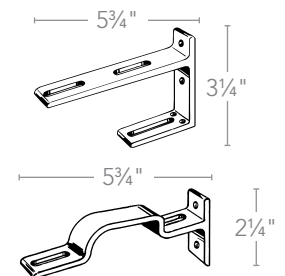

Gilded Bronze
1828936

Gilded Bronze
1828954

Brushed Bronze
1828946

Brushed Bronze
1828937

Brushed Bronze
1828955

NOTE:

*Use with ceiling mount brackets, see Price List for more information.

1 3/8" Telescoping Traverse Rods

Styles	1 3/8" Rod – 38"-66" Smooth with Rings SHOWN IN SATIN NICKEL	1 3/8" Rod – 66"-120" Smooth with Rings SHOWN IN SATIN NICKEL	1 3/8" Rod – 120"-180" Smooth with Rings SHOWN IN SATIN NICKEL	1 3/8" Rod – 180"-270" Smooth with Rings SHOWN IN SATIN NICKEL
Finishes	 Black Bronze 1828550  †Venetian Bronze 1865043 *Dark Oiled Bronze (use Black Bronze pole) *Oil-Rubbed Bronze (use Black Bronze pole)  Caramel Bronze 1828551  ◦Antique Silver 1828533  Satin Nickel 1828534  Gilded Bronze 1828535  Brushed Bronze 1828546	 Black Bronze 1828598  †Venetian Bronze 1865044 *Dark Oiled Bronze (use Black Bronze pole) *Oil-Rubbed Bronze (use Black Bronze pole)  Caramel Bronze 1828599  ◦Antique Silver 1828552  Satin Nickel 1828553  Gilded Bronze 1828554  Brushed Bronze 1828555	 Black Bronze 1828617  †Venetian Bronze 1865045 *Dark Oiled Bronze (use Black Bronze pole) *Oil-Rubbed Bronze (use Black Bronze pole)  Caramel Bronze 1828618  ◦Antique Silver 1828600  Satin Nickel 1828601  Gilded Bronze 1828602  Brushed Bronze 1828603	 Black Bronze 1828626  †Venetian Bronze 1865049 *Dark Oiled Bronze (use Black Bronze pole) *Oil-Rubbed Bronze (use Black Bronze pole)  Caramel Bronze 1828627  ◦Antique Silver 1828619  Satin Nickel 1828620  Gilded Bronze 1828621  Brushed Bronze 1828622
	<p>CLEARANCE: 2 1/2" – 5 1/2"</p> <p>INCLUDED: 3 Brackets, tension device, 18 traverse ring slides, and 2 finials plugs</p>	<p>CLEARANCE: 2 1/2" – 5 1/2"</p> <p>INCLUDED: 4 Brackets, tension device, 34 traverse ring slides, and 2 finials plugs</p>	<p>CLEARANCE: 2 1/2" – 5 1/2"</p> <p>INCLUDED: 6 Brackets, tension device, 50 traverse ring slides, and 2 finials plugs</p>	<p>CLEARANCE: 2 1/2" – 5 1/2"</p> <p>INCLUDED: 6 Brackets, tension device, 82 traverse ring slides, and 2 finials plugs</p>