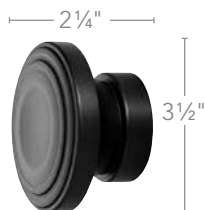

Satin Nickel
1832002

Satin Nickel
1831993

Gilded Bronze
1832003

Gilded Bronze
1831994

Brushed Bronze
1832004

Brushed Bronze
1831995

2 1/4" W x 3 1/2" H x 3 1/2" D

1 1/8" W x 2 1/2" H x 2 1/2" D

2" Estate® Rods

			
Styles	2" Assembled Set with Decorative Rings SHOWN IN SATIN NICKEL	2" Assembled Set with Plain Slides SHOWN IN BRUSHED BRONZE	2" Assembled Set with Ripplefold™ SHOWN IN BRUSHED BRONZE
Finishes	 Black Bronze 93680922  *Venetian Bronze 93680813  *Dark Oiled Bronze 93680921  *Oil-Rubbed Bronze 93680828  Caramel Bronze 93680918  ◦Antique Silver 93680867  Satin Nickel 93680923  Gilded Bronze 93680920  Brushed Bronze 93680919	 Black Bronze 93685922 Venetian Bronze (use Black Bronze pole) Dark Oiled Bronze (use Black Bronze pole) Oil-Rubbed Bronze (use Black Bronze pole)  Caramel Bronze 93685918 Antique Silver (use Satin Nickel pole)  Satin Nickel 93685923  Gilded Bronze 93685920  Brushed Bronze 93685919	 Black Bronze 93686922 Venetian Bronze (use Black Bronze pole) Dark Oiled Bronze (use Black Bronze pole) Oil-Rubbed Bronze (use Black Bronze pole)  Caramel Bronze 93686918 Antique Silver (use Satin Nickel pole)  Satin Nickel 93686923  Gilded Bronze 93686920  Brushed Bronze 93686919
Size	INCLUDED: Brackets and 3 Rings per foot	INCLUDED: Brackets and 3 Slides per foot	INCLUDED: Brackets and Carriers