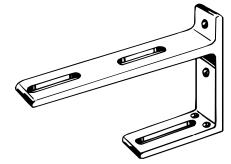

1 3/8" Traverse Accessories