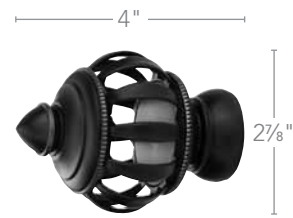

Brushed Bronze
1831867

Brushed Bronze
1831699

Brushed Bronze
1832066

3 5/8" W x 2 7/8" H x 2 7/8" D

5 1/4" W x 4 1/8" H x 1 1/2" D

4" W x 2 7/8" H x 2 7/8" D

1³/₈" Finials

for use with Stationary Poles
& Traversing Rods

Calla finial, clip rings, brackets
and pole in Antique Silver

1 3/8" Finials

for use with Stationary Poles
& Traversing Rods

Styles	Anubis SHOWN IN OIL-RUBBED BRONZE	Stratta SHOWN IN CARAMEL BRONZE	Pandora SHOWN IN SATIN NICKEL
Finishes	 Black Bronze 1831940	 Black Bronze 1831663	 Black Bronze 1831712
	 Venetian Bronze 1831938	 Venetian Bronze 1831661	 Venetian Bronze 1831710
	 Dark Oiled Bronze 1831939	 Dark Oiled Bronze 1831662	 Dark Oiled Bronze 1831711
	 Oil-Rubbed Bronze 1831937	 Oil-Rubbed Bronze 1831600	 Oil-Rubbed Bronze 1831709
	 Caramel Bronze 1831941	 Caramel Bronze 1831664	 Caramel Bronze 1831714
	 Antique Silver 1831932	 Antique Silver 1831634	 Antique Silver 1831705
	 Satin Nickel 1831933	 Satin Nickel 1831635	 Satin Nickel 1831706
	 Gilded Bronze 1831934	 Gilded Bronze 1831598	 Gilded Bronze 1831707
	 Brushed Bronze 1831935	 Brushed Bronze 1831599	 Brushed Bronze 1831708
Size	 <p>3 1/4" W x 2 7/8" H x 2 7/8" D</p>	 <p>2 1/4" W x 2 5/8" H x 2 5/8" D</p>	 <p>4" W x 2 3/4" H x 2 3/4" D</p>