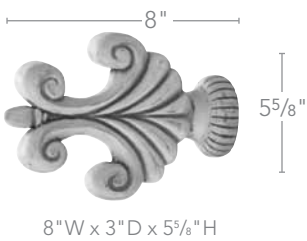

Majesty
SHOWN IN ORNATE

- Black Mocha
  CWB108863
- New Mahogany
  CWB108857
- Venetian
  1829808
- Napoleon
  1829806
- Black Gold
  1829809
- Brandywine
  CWB108794
- Dark Walnut
  CWB108856
- Rustic Tortoise
  CWB108700
- New Oak
  CWB108858
- Aged Gold
  CWB108701
- Ornate
  1829807
- Shimmer
  CWB108855
- Slate
  1829805
- Old World White
  1829804
- Unfinished
  CWB108091

- Black Mocha
  CWB215863
- New Mahogany
  CWB215857
- Venetian
  1829870
- Napoleon
  1829868
- Black Gold
  1829871
- Brandywine
  CWB215794
- Dark Walnut
  CWB215856
- Rustic Tortoise
  CWB215700
- New Oak
  CWB215858
- Aged Gold
  CWB215701
- Ornate
  1829869
- Shimmer
  CWB215855
- Slate
  1829851
- Old World White
  1829850
- Unfinished
  CWB215091

- Black Mocha
  1829730
- New Mahogany
  1829728
- Venetian
  1829736
- Napoleon
  1829734
- Black Gold
  1829737
- Brandywine
  1829725
- Dark Walnut
  1829727
- Rustic Tortoise
  1829723
- New Oak
  1829729
- Aged Gold
  1829724
- Ornate
  1829735
- Shimmer
  1829726
- Slate
  1829733
- Old World White
  1829732
- Unfinished
  1829731