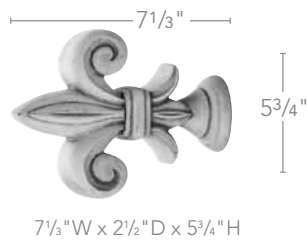

Majesty
SHOWN IN ORNATE

- Black Mocha
  CWB108863
- New Mahogany
  CWB108857
- Venetian
  1829808
- Napoleon
  1829806
- Black Gold
  1829809
- Brandywine
  CWB108794
- Dark Walnut
  CWB108856
- Rustic Tortoise
  CWB108700
- New Oak
  CWB108858
- Aged Gold
  CWB108701
- Ornate
  1829807
- Shimmer
  CWB108855
- Slate
  1829805
- Old World White
  1829804
- Unfinished
  CWB108091

- Black Mocha
  CWB215863
- New Mahogany
  CWB215857
- Venetian
  1829870
- Napoleon
  1829868
- Black Gold
  1829871
- Brandywine
  CWB215794
- Dark Walnut
  CWB215856
- Rustic Tortoise
  CWB215700
- New Oak
  CWB215858
- Aged Gold
  CWB215701
- Ornate
  1829869
- Shimmer
  CWB215855
- Slate
  1829851
- Old World White
  1829850
- Unfinished
  CWB215091

- Black Mocha
  1829730
- New Mahogany
  1829728
- Venetian
  1829736
- Napoleon
  1829734
- Black Gold
  1829737
- Brandywine
  1829725
- Dark Walnut
  1829727
- Rustic Tortoise
  1829723
- New Oak
  1829729
- Aged Gold
  1829724
- Ornate
  1829735
- Shimmer
  1829726
- Slate
  1829733
- Old World White
  1829732
- Unfinished
  1829731