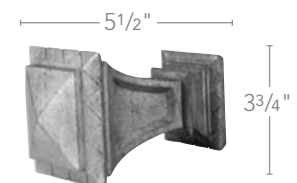

5 1/2" W x 3 3/4" D x 3 3/4" H