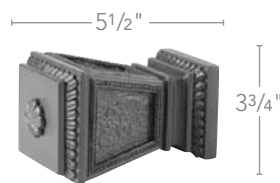

5 1/2" W x 3 3/4" D x 3 3/4" H