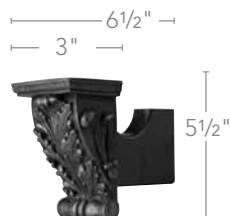

3" W x 6 1/2" D x 5 1/2" H
For 1 3/8" and 2" poles
Clearance: 1 1/2"