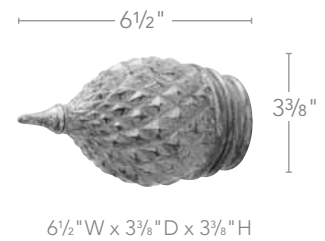

Majesty
SHOWN IN ORNATE

- Black Mocha
  CWB108863
- New Mahogany
  CWB108857
- Venetian
  1829808
- Napoleon
  1829806
- Black Gold
  1829809
- Brandywine
  CWB108794
- Dark Walnut
  CWB108856
- Rustic Tortoise
  CWB108700
- New Oak
  CWB108858
- Aged Gold
  CWB108701
- Ornate
  1829807
- Shimmer
  CWB108855
- Slate
  1829805
- Old World White
  1829804
- Unfinished
  CWB108091

- Black Mocha
  CWB215863
- New Mahogany
  CWB215857
- Venetian
  1829870
- Napoleon
  1829868
- Black Gold
  1829871
- Brandywine
  CWB215794
- Dark Walnut
  CWB215856
- Rustic Tortoise
  CWB215700
- New Oak
  CWB215858
- Aged Gold
  CWB215701
- Ornate
  1829869
- Shimmer
  CWB215855
- Slate
  1829851
- Old World White
  1829850
- Unfinished
  CWB215091

- Black Mocha
  1829730
- New Mahogany
  1829728
- Venetian
  1829736
- Napoleon
  1829734
- Black Gold
  1829737
- Brandywine
  1829725
- Dark Walnut
  1829727
- Rustic Tortoise
  1829723
- New Oak
  1829729
- Aged Gold
  1829724
- Ornate
  1829735
- Shimmer
  1829726
- Slate
  1829733
- Old World White
  1829732
- Unfinished
  1829731