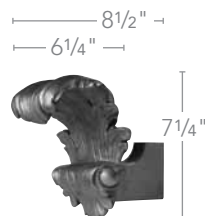

6 1/4" W x 8 1/2" D x 7 1/4" H
For 1 3/8" and 2" poles
Clearance: 1 1/2"